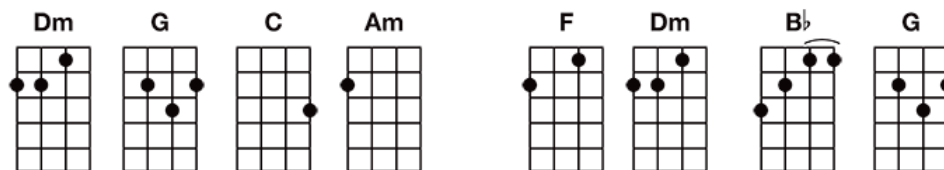

All My Loving -----> Get more BARTT'S CHARTS at Bartt.net

Instrument: Ukulele (Standard)

Close your eyes and I'll kiss you, tomorrow I'll miss you. Remember I'll always be true.

And then while I'm away, I'll write home every day, and I'll send all my loving to you.

I'll pretend that I'm missing the lips I am missing and hope that my dreams will come true.

And then while I'm away, I'll write home every day, And I'll send all my loving to you.

All my loving I will send to you; all my loving, darling I'll be true.

Instrumental section

Repeat first verse & chorus, then end with this bit: All my loving, all my loving, all my loving, I will send to you!

This song was printed using

www.gochords.com

Copyright © 2009-2011. ChaseCreations LLC. All Rights Reserved.