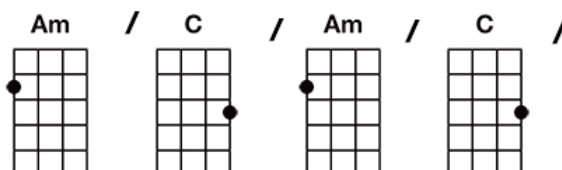

All My Loving -----> Get more BARTT'S CHARTS at Bartt.net

Instrument: Ukulele (Standard)

Close your eyes and I'll kiss you, tomorrow I'll miss you. Remember I'll always be true.

And then while I'm away, I'll write home every day, and I'll send all my loving to you.

I'll pretend that I'm missing the lips I am missing and hope that my dreams will come true.

And then while I'm away, I'll write home every day, And I'll send all my loving to you.

All my loving I will send to you; all my loving, darling I'll be true.

Instrumental section

Repeat first verse & chorus, then end with this bit: All my loving, all my loving, all my loving, I will send to you!

This song was printed using

www.gochords.com

Copyright © 2009-2011. ChaseCreations LLC. All Rights Reserved.