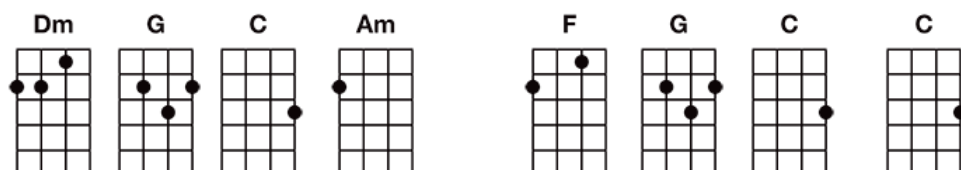

All My Loving -----> Get more BARTT'S CHARTS at Bartt.net

Instrument: Ukulele (Standard)

Close your eyes and I'll kiss you, tomorrow I'll miss you. Remember I'll always be true.

And then while I'm away, I'll write home every day, and I'll send all my loving to you.

I'll pretend that I'm missing the lips I am missing and hope that my dreams will come true.

And then while I'm away, I'll write home every day, And I'll send all my loving to you.

All my loving I will send to you; all my loving, darling I'll be true.

Instrumental section

Repeat first verse & chorus, then end with this bit: All my loving, all my loving, all my loving, I will send to you!

This song was printed using

www.gochords.com

Copyright © 2009-2011. ChaseCreations LLC. All Rights Reserved.