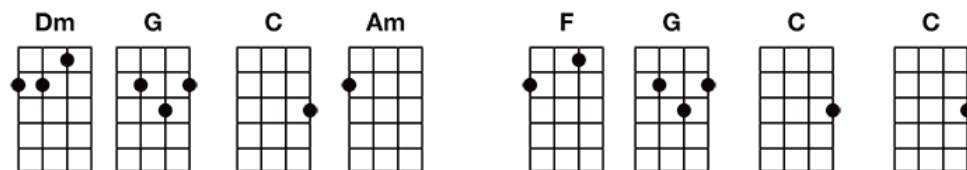

All My Loving -----> Get more BARTT'S CHARTS at Bartt.net

Instrument: Ukulele (Standard)

Close your eyes and I'll kiss you, tomorrow I'll miss you. Remember I'll always be true.

And then while I'm away, I'll write home every day, and I'll send all my loving to you.

I'll pretend that I'm missing the lips I am missing and hope that my dreams will come true.

And then while I'm away, I'll write home every day, And I'll send all my loving to you.

All my loving I will send to you; all my loving, darling I'll be true.

Instrumental section

Repeat first verse & chorus, then end with this bit: All my loving, all my loving, all my loving, I will send to you!

This song was printed using

www.gochords.com

Copyright © 2009-2011. ChaseCreations LLC. All Rights Reserved.