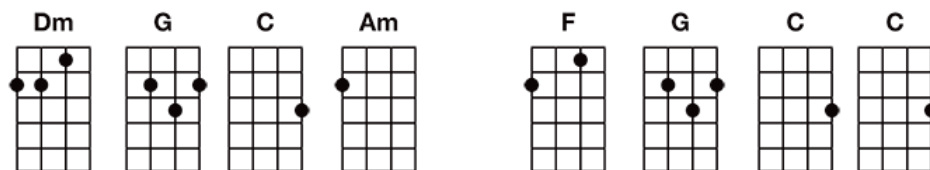

All My Loving -----> Get more BARTT'S CHARTS at Bartt.net

Instrument: Ukulele (Standard)

Close your eyes and I'll kiss you, tomorrow I'll miss you. Remember I'll always be true.

And then while I'm away, I'll write home every day, and I'll send all my loving to you.

I'll pretend that I'm missing the lips I am missing and hope that my dreams will come true.

And then while I'm away, I'll write home every day, And I'll send all my loving to you.

All my loving I will send to you; all my loving, darling I'll be true.

Instrumental section

Repeat first verse & chorus, then end with this bit: All my loving, all my loving, all my loving, I will send to you!

This song was printed using

www.gochords.com

Copyright © 2009-2011. ChaseCreations LLC. All Rights Reserved.