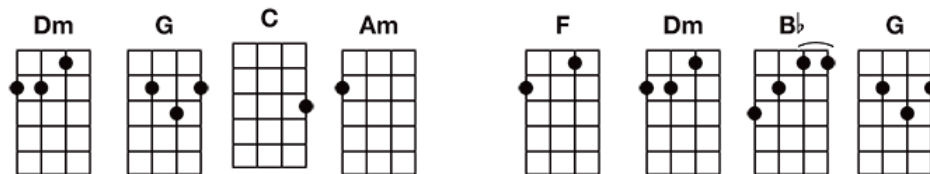

All My Loving -----> Get more BARTT'S CHARTS at Bartt.net

Instrument: Ukulele (Standard)

Close your eyes and I'll kiss you, tomorrow I'll miss you. Remember I'll always be true.

And then while I'm away, I'll write home every day, and I'll send all my loving to you.

I'll pretend that I'm missing the lips I am missing and hope that my dreams will come true.

And then while I'm away, I'll write home every day, And I'll send all my loving to you.

All my loving I will send to you; all my loving, darling I'll be true.

Instrumental section

Repeat first verse & chorus, then end with this bit: All my loving, all my loving, all my loving, I will send to you!

This song was printed using

www.gochords.com

Copyright © 2009-2011. ChaseCreations LLC. All Rights Reserved.