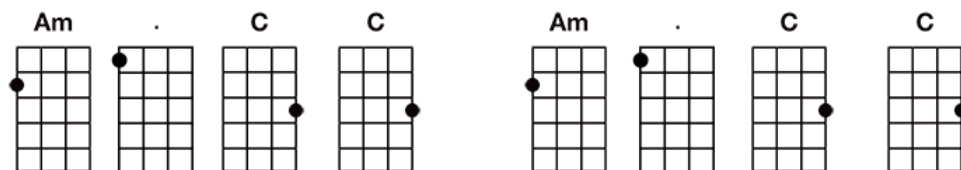

All My Loving -----> Get more BARTT'S CHARTS at Bartt.net

Instrument: Ukulele (Standard)

Close your eyes and I'll kiss you, tomorrow I'll miss you. Remember I'll always be true.

And then while I'm away, I'll write home every day, and I'll send all my loving to you.

I'll pretend that I'm missing the lips I am missing and hope that my dreams will come true.

And then while I'm away, I'll write home every day, And I'll send all my loving to you.

All my loving I will send to you; all my loving, darling I'll be true.

Instrumental section

Repeat first verse & chorus, then end with this bit: All my loving, all my loving, all my loving, I will send to you!

This song was printed using

www.gochords.com

Copyright © 2009-2011. ChaseCreations LLC. All Rights Reserved.