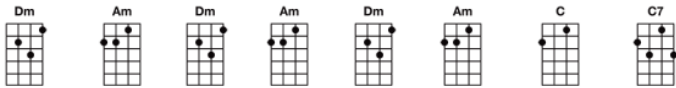

A love like ours, could never die, as long as I, have you near me