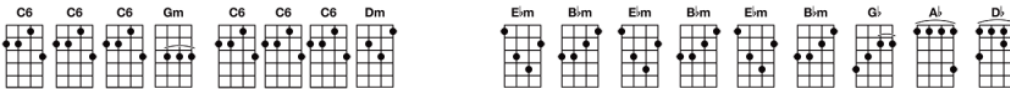

# And I Love Her

Artist: For picking: Use your right thumb, forefinger and middle finger. | Composer: Paulie | Genre: Acoustic | Copyright: Lennon/McCartney | Instrument: Ukulele (Baritone)

I give her all my love, that's all I do; and if you saw my love, you'd love her too; I love her

Instrumental section modulates to the key of A-flat minor. The solo plays the melody.

INTRO

PICKING CHORDS on FIFTH FRET

OUTRO

After the solo in A-flat minor, stay in A-flat minor for the rest of the song. Then go to Bartt.net and get yourself an Ukulele Bartt CD. Maybe "Under the Big Fat Moon," or "Climbing the Garden Walls."