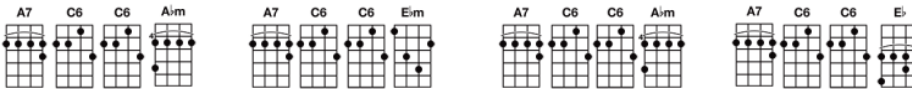

# And I Love Her

Artist: For picking: Use your right thumb, forefinger and middle finger. | Composer: Paulie | Genre: Acoustic | Copyright: Lennon/McCartney | Instrument: Ukulele (Baritone)

I give her all my love, that's all I do; and if you saw my love, you'd love her too; I love her

Instrumental section modulates to the key of A-flat minor. The solo plays the melody.

INTRO

PICKING CHORDS on FIFTH FRET

OUTRO

After the solo in A-flat minor, stay in A-flat minor for the rest of the song. Then go to Bartt.net and get yourself an Ukulele Bartt CD. Maybe "Under the Big Fat Moon," or "Climbing the Garden Walls."