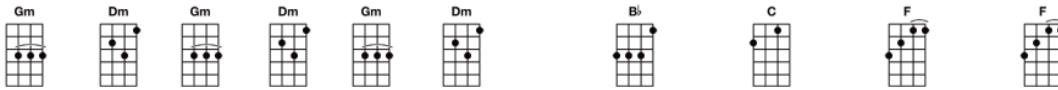

# And I Love Her

Artist: For picking: Use your right thumb, forefinger and middle finger. | Composer: Paulie | Genre: Acoustic | Copyright: Lennon/McCartney | Instrument: Ukulele (Baritone)

I give her all my love, that's all I do; and if you saw my love, you'd love her too; I love her

Instrumental section modulates to the key of A-flat minor. The solo plays the melody.

INTRO

PICKING CHORDS on FIFTH FRET

OUTRO

After the solo in A-flat minor, stay in A-flat minor for the rest of the song. Then go to Bartt.net and get yourself an Ukulele Bartt CD. Maybe "Under the Big Fat Moon," or "Climbing the Garden Walls."