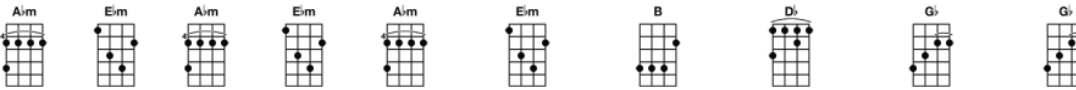

# And I Love Her

Artist: For picking: Use your right thumb, forefinger and middle finger. | Composer: Paulie | Genre: Acoustic | Copyright: Lennon/McCartney | Instrument: Ukulele (Baritone)

I give her all my love, that's all I do; and if you saw my love, you'd love her too; I love her

Instrumental section modulates to the key of A-flat minor. The solo plays the melody.

INTRO

PICKING CHORDS on FIFTH FRET

OUTRO

After the solo in A-flat minor, stay in A-flat minor for the rest of the song. Then go to Bartt.net and get yourself an Ukulele Bartt CD. Maybe "Under the Big Fat Moon," or "Climbing the Garden Walls."