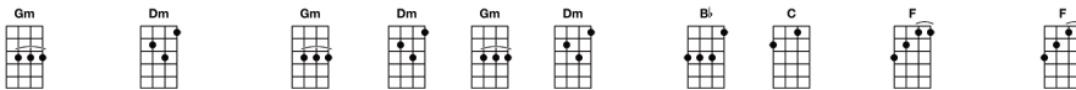

Bright are the stars that shine, dark is the sky; I know this love of mine, will never die; and I love her