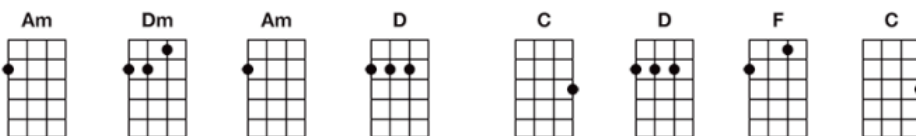

Eight Days a Week -----> Get more BARTT'S CHARTS at Bartt.net

Instrument: Ukulele (Standard)

INTRO:

Verse 1. Oh, I need your love, babe, guess you know it's true. Hope you need my love, babe, just like I need you (chorus)

Verse 2. Love you every day, girl, always on my mind. One thing I can say, girl, love you all the time (chorus)

CHORUS: Hold me, love me. Hold me, love me. I ain't got nothin' but love, babe, eight days a week!

BRIDGE: Eight days a week, I lo-o-o-ve you. Eight days a week, is not enough to show I care!

Repeat Verse 1, Chorus and Bridge. Then go below to VERSE 3.

Verse 3. Love you every day girl, always on my mind. One thing I can say girl, love you all the time (chorus)