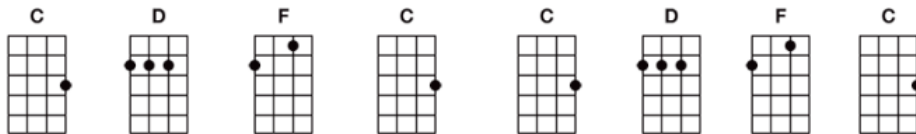

Eight Days a Week -----> Get more BARTT'S CHARTS at Bartt.net

Instrument: Ukulele (Standard)

INTRO:

Verse 1. Oh, I need your love, babe, guess you know it's true. Hope you need my love, babe, just like I need you (chorus)

Verse 2. Love you every day, girl, always on my mind. One thing I can say, girl, love you all the time (chorus)

CHORUS: Hold me, love me. Hold me, love me. I ain't got nothin' but love, babe, eight days a week!

BRIDGE: Eight days a week, I lo-o-o-ve you. Eight days a week, is not enough to show I care!

Repeat Verse 1, Chorus and Bridge. Then go below to VERSE 3.

Verse 3. Love you every day girl, always on my mind. One thing I can say girl, love you all the time (chorus)