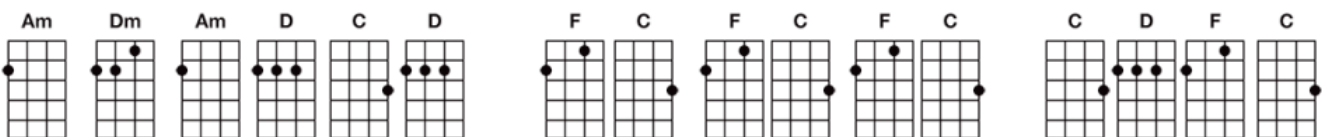

Eight Days a Week -----> Get more BARTT'S CHARTS at Bartt.net

Instrument: Ukulele (Standard)

INTRO:

Verse 1. Oh, I need your love, babe, guess you know it's true. Hope you need my love, babe, just like I need you (chorus)

Verse 2. Love you every day, girl, always on my mind. One thing I can say, girl, love you all the time (chorus)

CHORUS: Hold me, love me. Hold me, love me. I ain't got nothin' but love, babe, eight days a week!

BRIDGE: Eight days a week, I lo-o-o-ve you. Eight days a week, is not enough to show I care!

Repeat Verse 1, Chorus and Bridge. Then go below to VERSE 3.

Verse 3. Love you every day girl, always on my mind. One thing I can say girl, love you all the time (chorus)