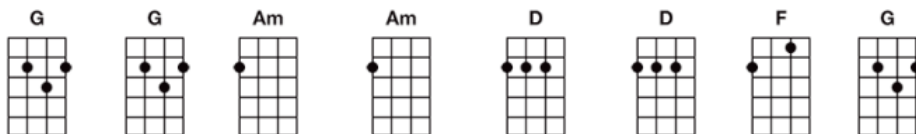

Eight Days a Week -----> Get more BARTT'S CHARTS at Bartt.net

Instrument: Ukulele (Standard)

INTRO:

Verse 1. Oh, I need your love, babe, guess you know it's true. Hope you need my love, babe, just like I need you (chorus)

Verse 2. Love you every day, girl, always on my mind. One thing I can say, girl, love you all the time (chorus)

CHORUS: Hold me, love me. Hold me, love me. I ain't got nothin' but love, babe, eight days a week!

BRIDGE: Eight days a week, I lo-o-o-ve you. Eight days a week, is not enough to show I care!

Repeat Verse 1, Chorus and Bridge. Then go below to VERSE 3.

Verse 3. Love you every day girl, always on my mind. One thing I can say girl, love you all the time (chorus)