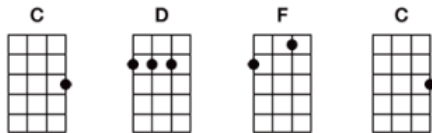

Eight Days a Week -----> Get more BARTT'S CHARTS at Bartt.net

Instrument: Ukulele (Standard)

INTRO:

Verse 1. Oh, I need your love, babe, guess you know it's true. Hope you need my love, babe, just like I need you (chorus)

Verse 2. Love you every day, girl, always on my mind. One thing I can say, girl, love you all the time (chorus)

CHORUS: Hold me, love me. Hold me, love me. I ain't got nothin' but love, babe, eight days a week!

BRIDGE: Eight days a week, I lo-o-o-ve you. Eight days a week, is not enough to show I care!

Repeat Verse 1, Chorus and Bridge. Then go below to VERSE 3.

Verse 3. Love you every day girl, always on my mind. One thing I can say girl, love you all the time (chorus)