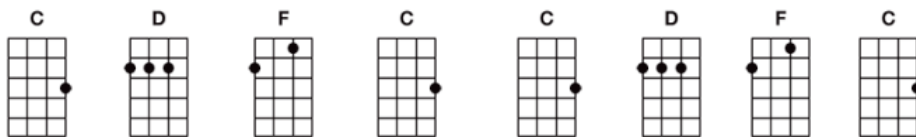

Eight Days a Week -----> Get more BARTT'S CHARTS at Bartt.net

Instrument: Ukulele (Standard)

INTRO:

Verse 1. Oh, I need your love, babe, guess you know it's true. Hope you need my love, babe, just like I need you (chorus)

Verse 2. Love you every day, girl, always on my mind. One thing I can say, girl, love you all the time (chorus)

CHORUS: Hold me, love me. Hold me, love me. I ain't got nothin' but love, babe, eight days a week!

BRIDGE: Eight days a week, I lo-o-o-ve you. Eight days a week, is not enough to show I care!

Repeat Verse 1, Chorus and Bridge. Then go below to VERSE 3.

Verse 3. Love you every day girl, always on my mind. One thing I can say girl, love you all the time (chorus)