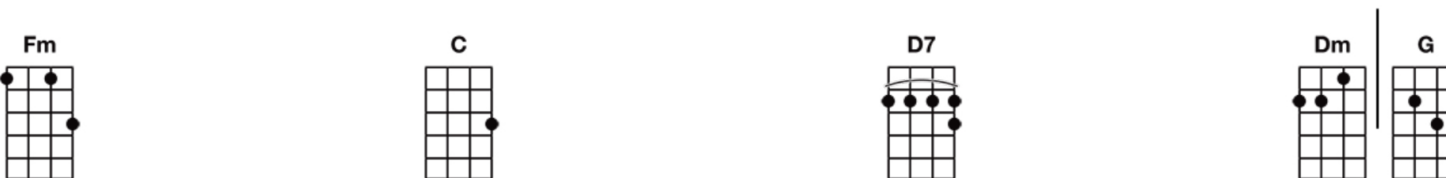

La Vie en Rose (Ukulele)

Get more Bart's Charts at Bart.net

Hold me close and hold me fast. The magic spell, you cast. This is la vie en rose

When you kiss me, Heaven sighs, And though I close my eyes, I see la vie en rose

When you press me to your heart, I'm in a world apart. A world where roses bloom

And when you speak, angels sing from above. Everyday words seem to
turn into love songs

Give your heart and soul to me, and life will always be, la vie en rose