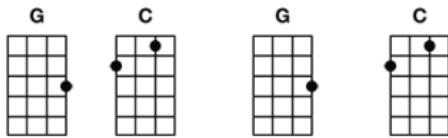

Love Me Do: 4/4 time - Play each chord one measure (1-2-3-4)

Instrument: Ukulele (Baritone)

Intro:

Love, love me do; You know I love you; I'll always be true, so pleeeeeeeeeeeeease

Love me do Whoa, love me do.

Love, love me do; You know I love you; I'll always be true, so pleeeeeeeeeeeeease

Love me do Whoa, love me do.

Someone to love, somebody new; Someone to love, someone like you.

Repeat ONE verse, then play this line (harmonica solo)

Love, love me do; You know I love you; I'll always be true, so please, love me do (repeat/fade)

This song was printed using

www.gochords.com
Copyright © 2009, ChaseCreations LLC. All Rights Reserved.