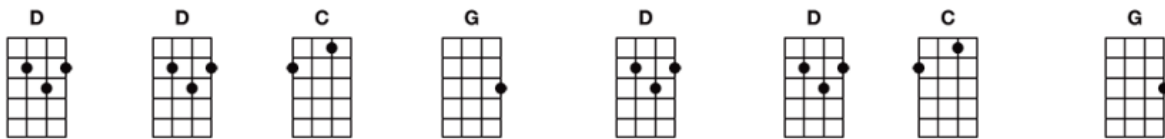

Love Me Do: 4/4 time - Play each chord one measure (1-2-3-4)

Instrument: Ukulele (Baritone)

Intro:

Love, love me do; You know I love you; I'll always be true, so pleeeeeeeeeeeeease

Love me do Whoa, love me do.

Love, love me do; You know I love you; I'll always be true, so pleeeeeeeeeeeeease

Love me do Whoa, love me do.

Someone to love, somebody new; Someone to love, someone like you.

Repeat ONE verse, then play this line (harmonica solo)