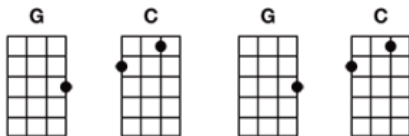

Love Me Do: 4/4 time - Play each chord one measure (1-2-3-4)

Instrument: Ukulele (Baritone)

Intro:

Love, love me do; You know I love you; I'll always be true, so pleeeeeeeeeeeeease

Love me do Whoa, love me do.

Love, love me do; You know I love you; I'll always be true, so pleeeeeeeeeeeeease

Love me do Whoa, love me do.

Someone to love, somebody new; Someone to love, someone like you.

Repeat ONE verse, then play this line (harmonica solo)

Love, love me do; You know I love you; I'll always be true, so please, love me do (repeat/fade)

This song was printed using

www.gochords.com
Copyright © 2009, ChaseCreations LLC. All Rights Reserved.