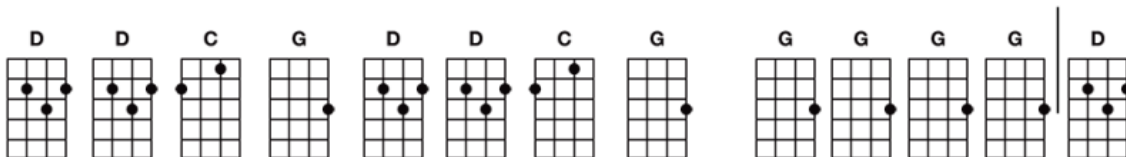

Love Me Do: 4/4 time - Play each chord one measure (1-2-3-4)

Instrument: Ukulele (Baritone)

Intro:

Love, love me do; You know I love you; I'll always be true, so pleeeeeeeeeeeeease

Love me do Whoa, love me do.

Love, love me do; You know I love you; I'll always be true, so pleeeeeeeeeeeeease

Love me do Whoa, love me do.

Someone to love, somebody new; Someone to love, someone like you.

Repeat ONE verse, then play this line (harmonica solo)

Love, love me do; You know I love you; I'll always be true, so please, love me do (repeat/fade)

This song was printed using

www.gochords.com
Copyright © 2009, ChaseCreations LLC. All Rights Reserved.