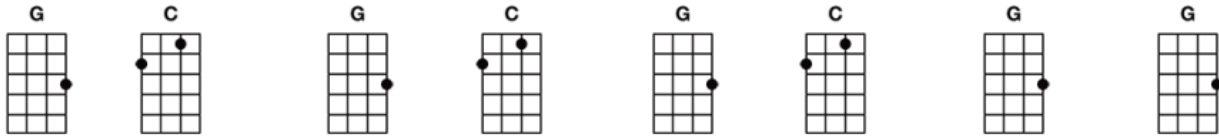

Love Me Do: 4/4 time - Play each chord one measure (1-2-3-4)

Instrument: Ukulele (Baritone)

Intro:

Love, love me do; You know I love you; I'll always be true, so pleeeeeeeeeeeeease

Love me do Whoa, love me do.

Love, love me do; You know I love you; I'll always be true, so pleeeeeeeeeeeeease

Love me do Whoa, love me do.

Someone to love, somebody new; Someone to love, someone like you.

Repeat ONE verse, then play this line (harmonica solo)