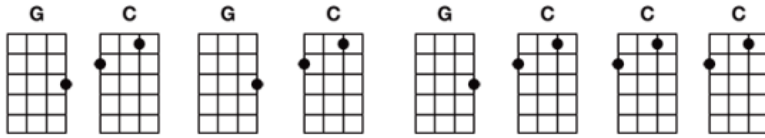

Love Me Do: 4/4 time - Play each chord one measure (1-2-3-4)

Instrument: Ukulele (Baritone)

Intro:

Love, love me do; You know I love you; I'll always be true, so pleeeeeeeeeeeeease

Love me do Whoa, love me do.

Love, love me do; You know I love you; I'll always be true, so pleeeeeeeeeeeeease

Love me do Whoa, love me do.

Someone to love, somebody new; Someone to love, someone like you.

Repeat ONE verse, then play this line (harmonica solo)