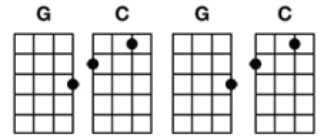

Love Me Do: 4/4 time - Play each chord one measure (1-2-3-4)

Instrument: Ukulele (Baritone)

Intro:

Love, love me do; You know I love you; I'll always be true, so pleeeeeeeeeeeeease

Love me do Whoa, love me do.

Love, love me do; You know I love you; I'll always be true, so pleeeeeeeeeeeeease

Love me do Whoa, love me do.

Someone to love, somebody new; Someone to love, someone like you.

Repeat ONE verse, then play this line (harmonica solo)