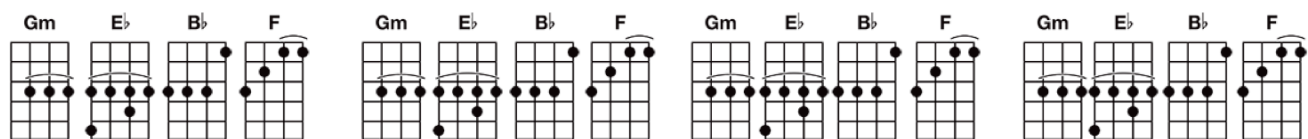

Snow (Hey Oh) - Red Hot Chili Peppers

-----> Get more Bartt's Charts at Bartt.net

(CAPO ON FIRST FRET if you want to play along with the Chili Peppers) Intro

1. Come to decide, that the things that I tried, were in my life, just to get high on.
2. When will I know that I really can't go, To the well once more - time to decide on.
3. Went to descend to amend for a friend of the channels that had broken down.

1. When I sit alone, come get a little known, but I need more than myself this time.
2. Well it's killing me, when will I really see, all that I need to look inside.
3. Now you bring it up, I'm gonna ring it up, just to hear you sing it out.

1. When I lay it on, come get to play it on, all my life to sacrifice -- CHORUS 1
2. Well it's killing me, what do I really need? All that I need to look inside -- CHORUS 2 & BRIDGE
3. When I lay it on, come get to play it on, all my life to sacrifice -- CHORUS 1 & BRIDGE

Running through the field where all my tracks will be concealed, and there's nowhere to go --- Ho!

(First Time: Go back to top - play intro 4-chord pattern twice and go to verse THREE)

(Second Time: Repeat BRIDGE and fade out)