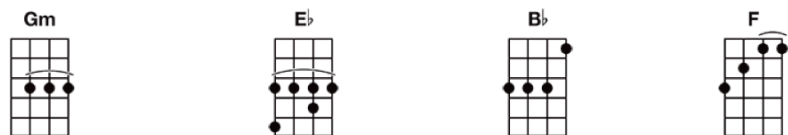

Snow (Hey Oh) - Red Hot Chili Peppers

-----> Get more Bartt's Charts at Bartt.net

(CAPO ON FIRST FRET if you want to play along with the Chili Peppers) Intro

1. Come to decide, that the things that I tried, were in my life, just to get high on.
2. When will I know that I really can't go, To the well once more - time to decide on.
3. Went to descend to amend for a friend of the channels that had broken down.

1. When I sit alone, come get a little known, but I need more than myself this time.
2. Well it's killing me, when will I really see, all that I need to look inside.
3. Now you bring it up, I'm gonna ring it up, just to hear you sing it out.

1. When I lay it on, come get to play it on, all my life to sacrifice -- CHORUS 1
2. Well it's killing me, what do I really need? All that I need to look inside -- CHORUS 2 & BRIDGE
3. When I lay it on, come get to play it on, all my life to sacrifice -- CHORUS 1 & BRIDGE

Running through the field where all my tracks will be concealed, and there's nowhere to go --- Ho!

(First Time: Go back to top - play intro 4-chord pattern twice and go to verse THREE)

(Second Time: Repeat BRIDGE and fade out)