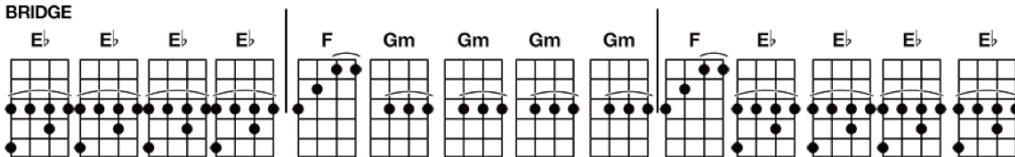

BRIDGE

The more I see the less I know. The more I like to let it go. Hey oh, woah ...