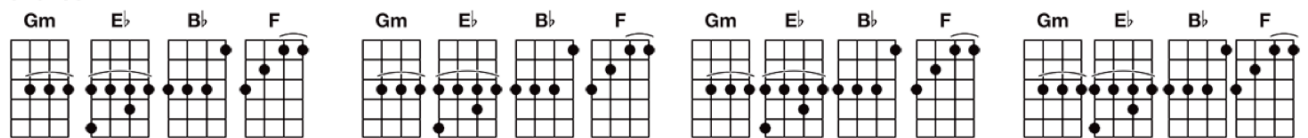

CHORUS

1. Chorus 1. Hey oh, listen what I say, oh. I got your hey, oh, now listen what I say, oh
   Chorus 2. Hey oh, listen what I say, oh. Come back and hey, oh, look at what I say, oh