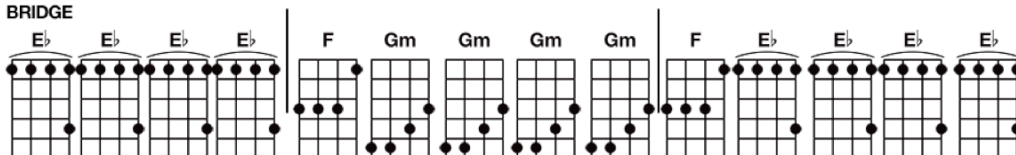

BRIDGE

The more I see the less I know. The more I like to let it go. Hey oh, woah ...