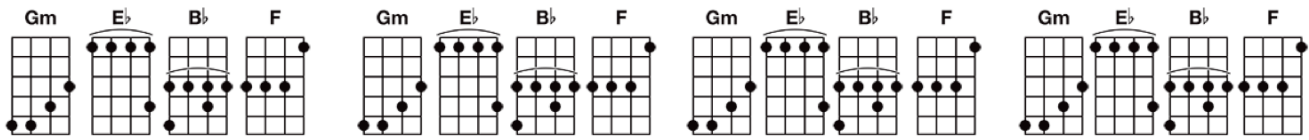

Snow (Hey Oh) - Red Hot Chili Peppers

-----> Get more Bartt's Charts at Bartt.net

(CAPO ON FIRST FRET if you want to play along with the Chili Peppers) Intro

1. Come to decide, that the things that I tried, were in my life, just to get high on.
2. When will I know that I really can't go, To the well once more - time to decide on.
3. Went to descend to amend for a friend of the channels that had broken down.

1. When I sit alone, come get a little known, but I need more than myself this time.
2. Well it's killing me, when will I really see, all that I need to look inside.
3. Now you bring it up, I'm gonna ring it up, just to hear you sing it out.

1. When I lay it on, come get to play it on, all my life to sacrifice -- CHORUS 1
2. Well it's killing me, what do I really need? All that I need to look inside -- CHORUS 2 & BRIDGE
3. When I lay it on, come get to play it on, all my life to sacrifice -- CHORUS 1 & BRIDGE

Running through the field where all my tracks will be concealed, and there's nowhere to go --- Ho!

(First Time: Go back to top - play intro 4-chord pattern twice and go to verse THREE)

(Second Time: Repeat BRIDGE and fade out)