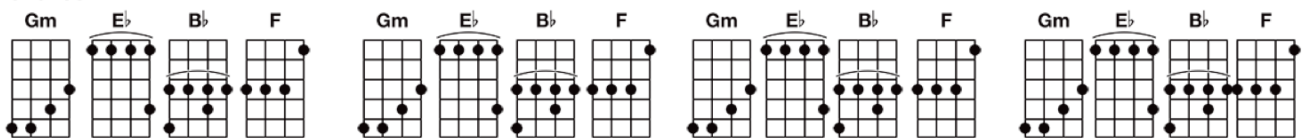

CHORUS

1. Chorus 1. Hey oh, listen what I say, oh. I got your hey, oh, now listen what I say, oh
   Chorus 2. Hey oh, listen what I say, oh. Come back and hey, oh, look at what I say, oh