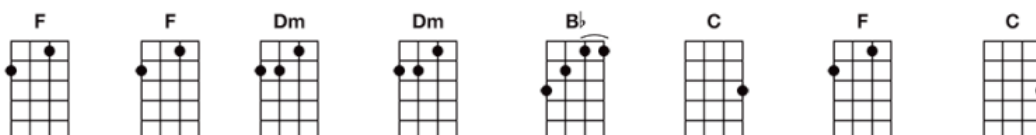

Stand By Me ----> Get more Ukulele Bartt charts at Bartt.net

Instrument: Ukulele (Standard)

When the night has come, and the land is dark, and the moon is the only light we'll see

No I won't be afraid, no I won't be afraid; just as long as you stand, stand by me. And darling, darling,

Stand by me, oh, stand by me. Stand by me, stand by me, stand by me

If the sky that we look upon, should tumble and fall, and the mountains should crumble to the sea

I won't cry, I won't cry. No, I won't shed a tear, just as long as you stand, stand by me. So darling, darling,

Stand by me, oh, stand by me. Stand by me, stand by me, stand by me

Stand by me, oh, stand by me. Stand by me, stand by me, stand by me

This song was printed using

www.gochords.com
Copyright © 2009. ChaseCreations LLC. All Rights Reserved.