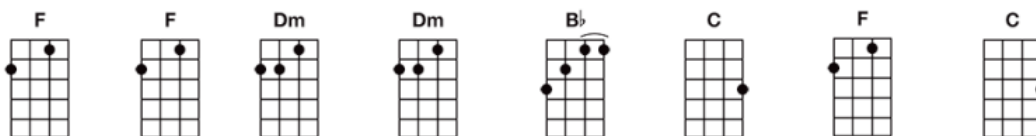

Stand By Me ----> Get more Ukulele Bartt charts at Bartt.net

Instrument: Ukulele (Standard)

When the night has come, and the land is dark, and the moon is the only light we'll see

No I won't be afraid, no I won't be afraid; just as long as you stand, stand by me. And darling, darling,