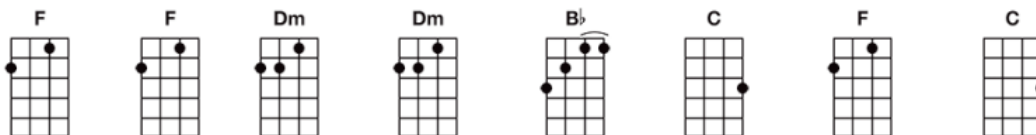

Stand by me, oh, stand by me. Stand by me, stand by me, stand by me

This song was printed using

www.gochords.com
Copyright © 2009. ChaseCreations LLC. All Rights Reserved.