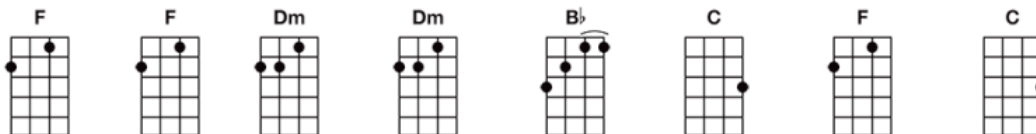

Stand By Me ----> Get more Ukulele Bartt charts at Bartt.net

Instrument: Ukulele (Standard)

When the night has come, and the land is dark, and the moon is the only light we'll see

No I won't be afraid, no I won't be afraid; just as long as you stand, stand by me. And darling, darling,