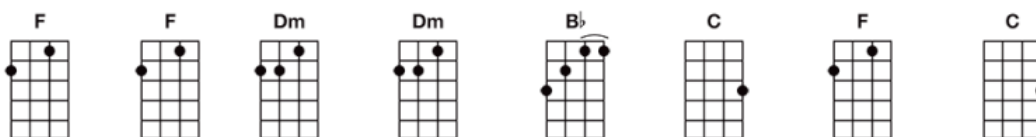

Stand By Me ----> Get more Ukulele Bartt charts at Bartt.net

Instrument: Ukulele (Standard)

When the night has come, and the land is dark, and the moon is the only light we'll see

No I won't be afraid, no I won't be afraid; just as long as you stand, stand by me. And darling, darling,