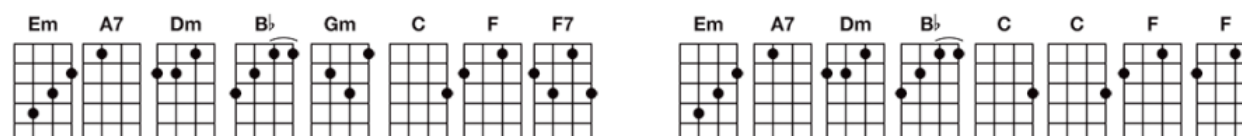

Yesterday -----> Get more BARTT'S CHARTS at Bartt.net

Instrument: Ukulele (Standard)

Yesterday, all my troubles seemed so far away, Now it looks as though they're here to stay, Oh, I believe in yesterday.

(Intro: four measures of F)

Suddenly, I'm not half the man I used to be, There's a shadow hanging over me, Oh, yesterday came suddenly.

Why she had to go, I don't know, she wouldn't say.

I said something wrong, now I long for yesterday.