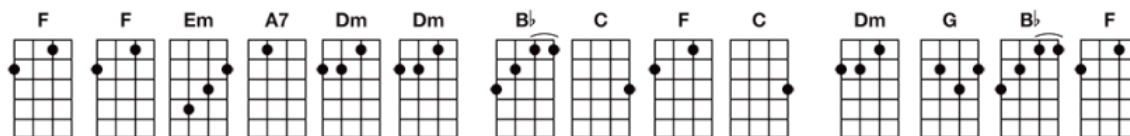

Yesterday -----> Get more BARTT'S CHARTS at Bartt.net

Instrument: Ukulele (Standard)

Yesterday, all my troubles seemed so far away, Now it looks as though they're here to stay, Oh, I believe in yesterday.

(Intro: four measures of F)

Suddenly, I'm not half the man I used to be, There's a shadow hanging over me, Oh, yesterday came suddenly.

Why she had to go, I don't know, she wouldn't say.

I said something wrong, now I long for yesterday.