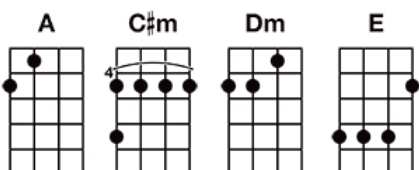

# Do I Love You? (in 4/4 time) c2009 Ukulele Bartt. Get more at Bartt.net

Instrument: Ukulele (Standard)

1. Do I love you? Yes, I love you, every single day
2. Do I kiss you? Yes, I kiss you, with every morning's ray
3. Do I adore you? Yes, I adore you; what more can I say?

In my dreams, you're never far away; I'm so thankful, you're in my arms to stay.

Instrumental Break (after verse two)

This song was printed using

www.gochords.com  
Copyright © 2009. ChaseCreations LLC. All Rights Reserved.