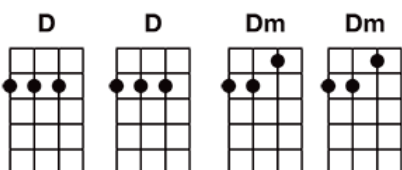

# Do I Love You? (in 4/4 time) c2009 Ukulele Bartt. Get more at Bartt.net

Instrument: Ukulele (Standard)

1. Do I love you? Yes, I love you, every single day
2. Do I kiss you? Yes, I kiss you, with every morning's ray
3. Do I adore you? Yes, I adore you; what more can I say?

1. Do I miss you? Yes, I miss you, when you're far away
2. Do I --- you? Yes, I --- you, in oh, so many ways
3. Always hold you, wear your ring, too, when I play ukulele

Live in bliss, too, thinking of you,

In my dreams, you're never far away; I'm so thankful, you're in my arms to stay.

Instrumental Break (after verse two)

This song was printed using

www.gochords.com  
Copyright © 2009. ChaseCreations LLC. All Rights Reserved.