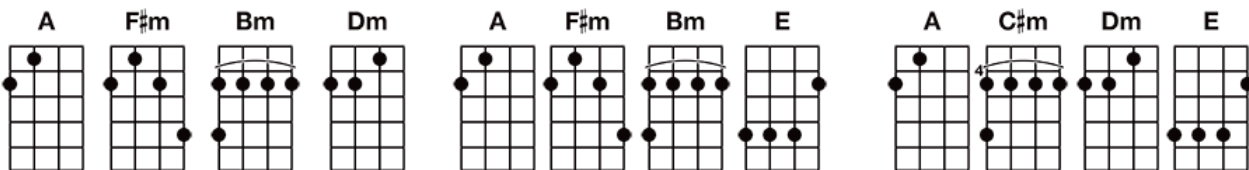

# Do I Love You? (in 4/4 time) c2009 Ukulele Bartt. Get more at Bartt.net

Instrument: Ukulele (Standard)

1. Do I love you? Yes, I love you, every single day
2. Do I kiss you? Yes, I kiss you, with every morning's ray
3. Do I adore you? Yes, I adore you; what more can I say?

In my dreams, you're never far away; I'm so thankful, you're in my arms to stay.

Instrumental Break (after verse two)

This song was printed using

www.gochords.com  
Copyright © 2009. ChaseCreations LLC. All Rights Reserved.