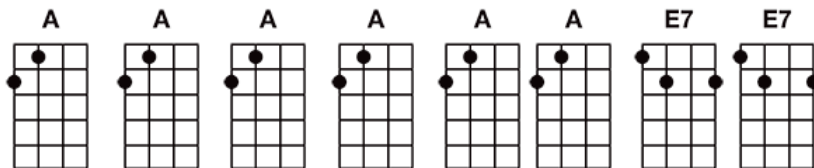

# Do I Love You? (in 4/4 time) c2009 Ukulele Bartt. Get more at Bartt.net

Instrument: Ukulele (Standard)

1. Do I love you? Yes, I love you, every single day
2. Do I kiss you? Yes, I kiss you, with every morning's ray
3. Do I adore you? Yes, I adore you; what more can I say?

1. Do I miss you? Yes, I miss you, when you're far away
2. Do I --- you? Yes, I --- you, in oh, so many ways
3. Always hold you, wear your ring, too, when I play ukulele

Live in bliss, too, thinking of you,

In my dreams, you're never far away; I'm so thankful, you're in my arms to stay.

Instrumental Break (after verse two)

This song was printed using

www.gochords.com  
Copyright © 2009. ChaseCreations LLC. All Rights Reserved.