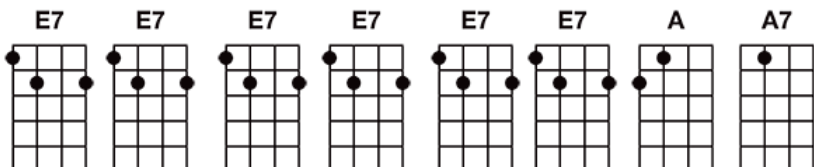

# Do I Love You? (in 4/4 time) c2009 Ukulele Bartt. Get more at Bartt.net

Instrument: Ukulele (Standard)

1. Do I love you? Yes, I love you, every single day
2. Do I kiss you? Yes, I kiss you, with every morning's ray
3. Do I adore you? Yes, I adore you; what more can I say?

1. Do I miss you? Yes, I miss you, when you're far away
2. Do I --- you? Yes, I --- you, in oh, so many ways
3. Always hold you, wear your ring, too, when I play ukulele

Live in bliss, too, thinking of you,

In my dreams, you're never far away; I'm so thankful, you're in my arms to stay.

Instrumental Break (after verse two)

This song was printed using

www.gochords.com  
Copyright © 2009. ChaseCreations LLC. All Rights Reserved.